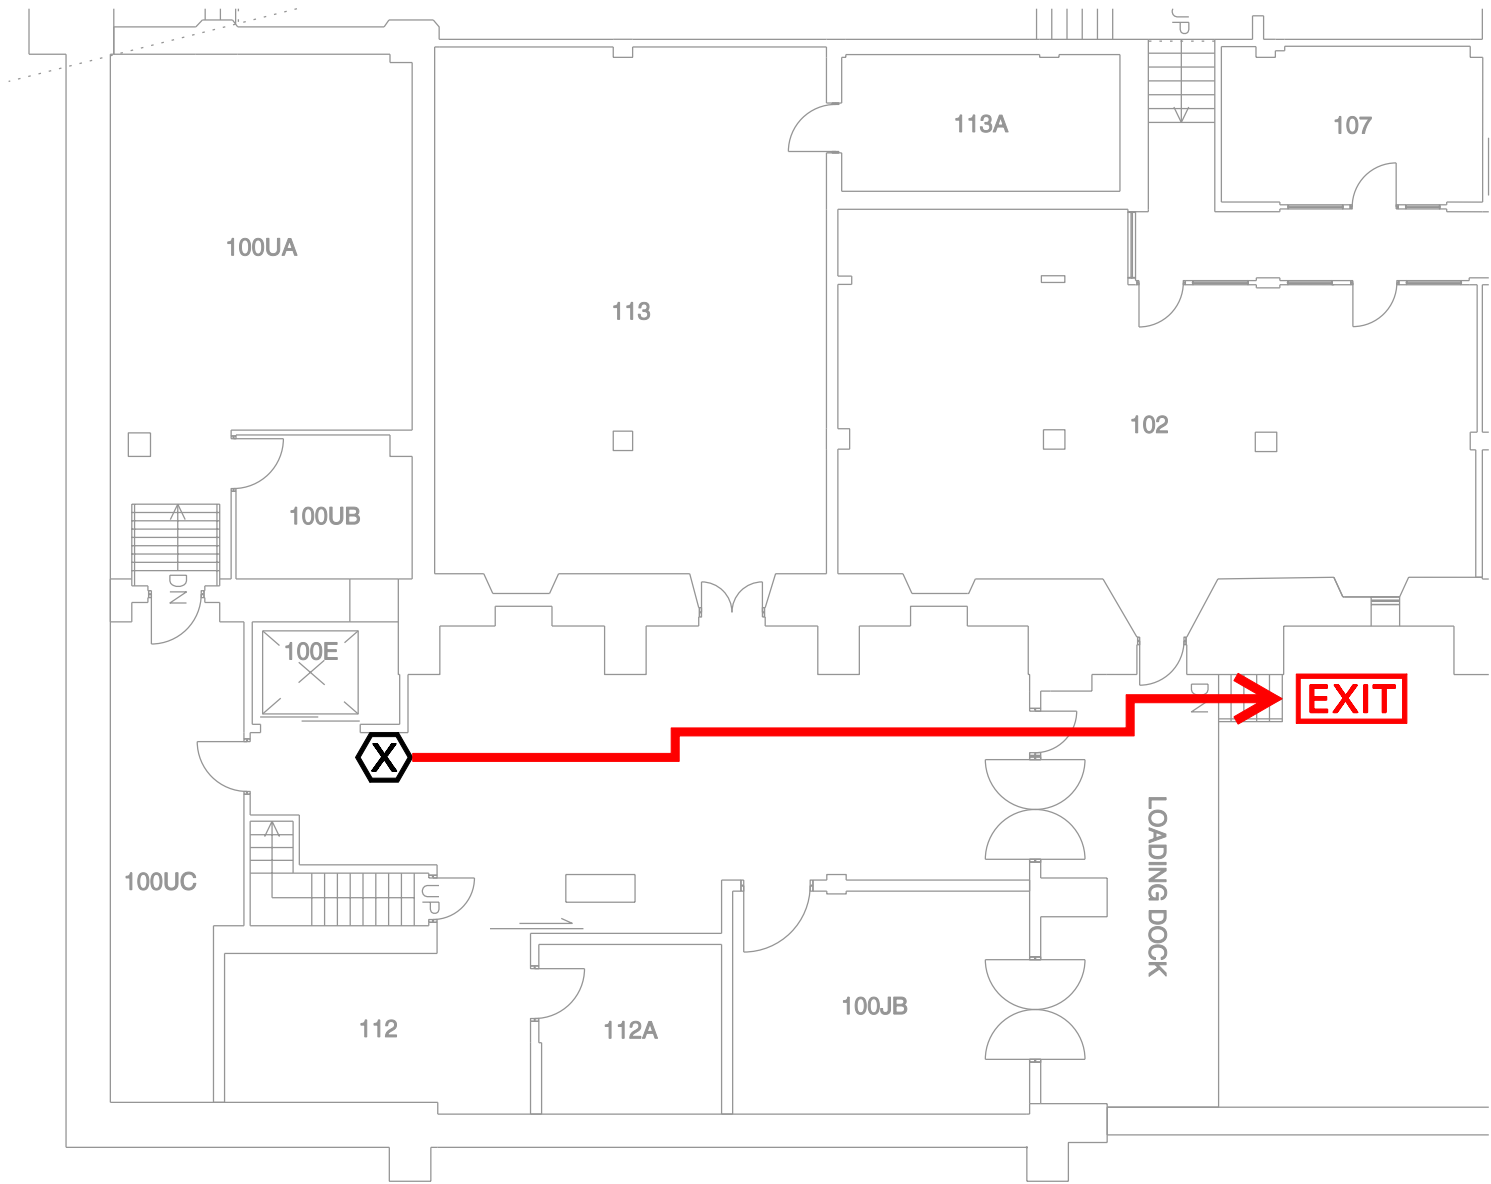

EMERGENCY ESCAPE ROUTE

2020_WillardStraight_F01_A

You are here
Exit

Primary Exit Route

Secondary Exit Route

EVACUATION ALARM SIGNALS FOR THIS FACILITY ARE HORNS, STROBES, AND/OR VOICE

ALL PERSONS MUST EVACUATE FROM THE FACILITY WHEN THE ALARM SOUNDS